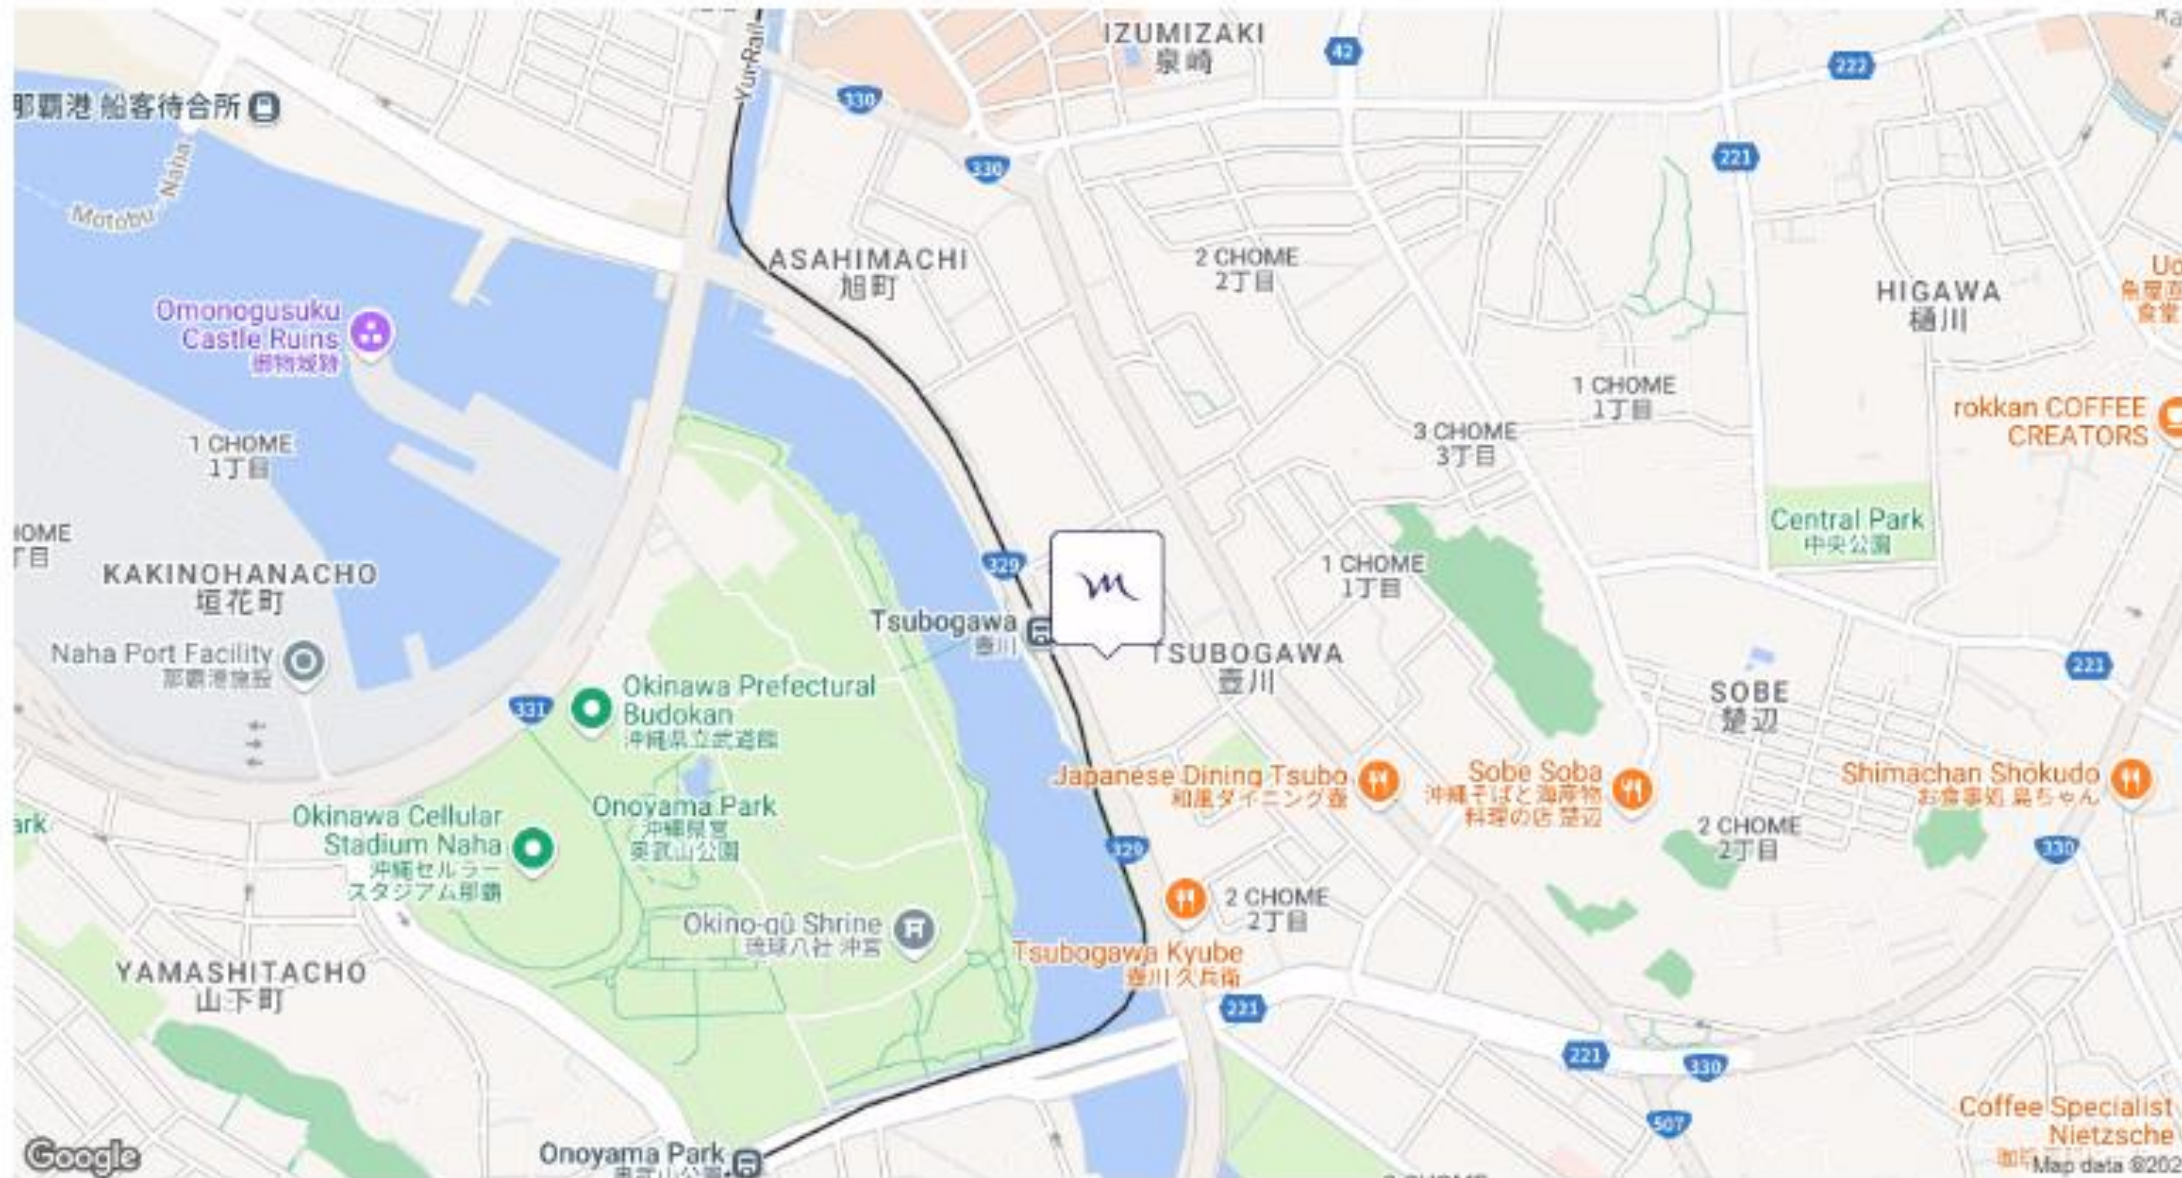

Hotel Guidance for IC3E 2025

IC3E 2025 酒店指南

Okinawa, Japan

冲绳, 日本

Mercure Okinawa Naha
冲绳那霸美居酒店

CONTENTS

目录

- 01. 酒店位置
Location of the hotel
- 02. 酒店预定
Hotel Booking
- 03. 酒店交通
Transportation of the hotel

01.

酒店位置

Location of the hotel

INTRODUCTION TO HOTEL

≡ 酒店介绍

INTRODUCTION TO HOTEL

Hotel location

地理位置 Location

3-3-19 Tsubogawa, 那霸, 冲绳本岛, 日本, 900-0025

3-3-19 Tsubogawa, Naha, Okinawa Island, Okinawa Prefecture, Japan, 900-0025

3-3-19 Tsubogawa

900 0025 Naha

Japan

GPS: 26.205548, 127.679079

Check-in from 02:00 PM - Check out up to 11:00 AM